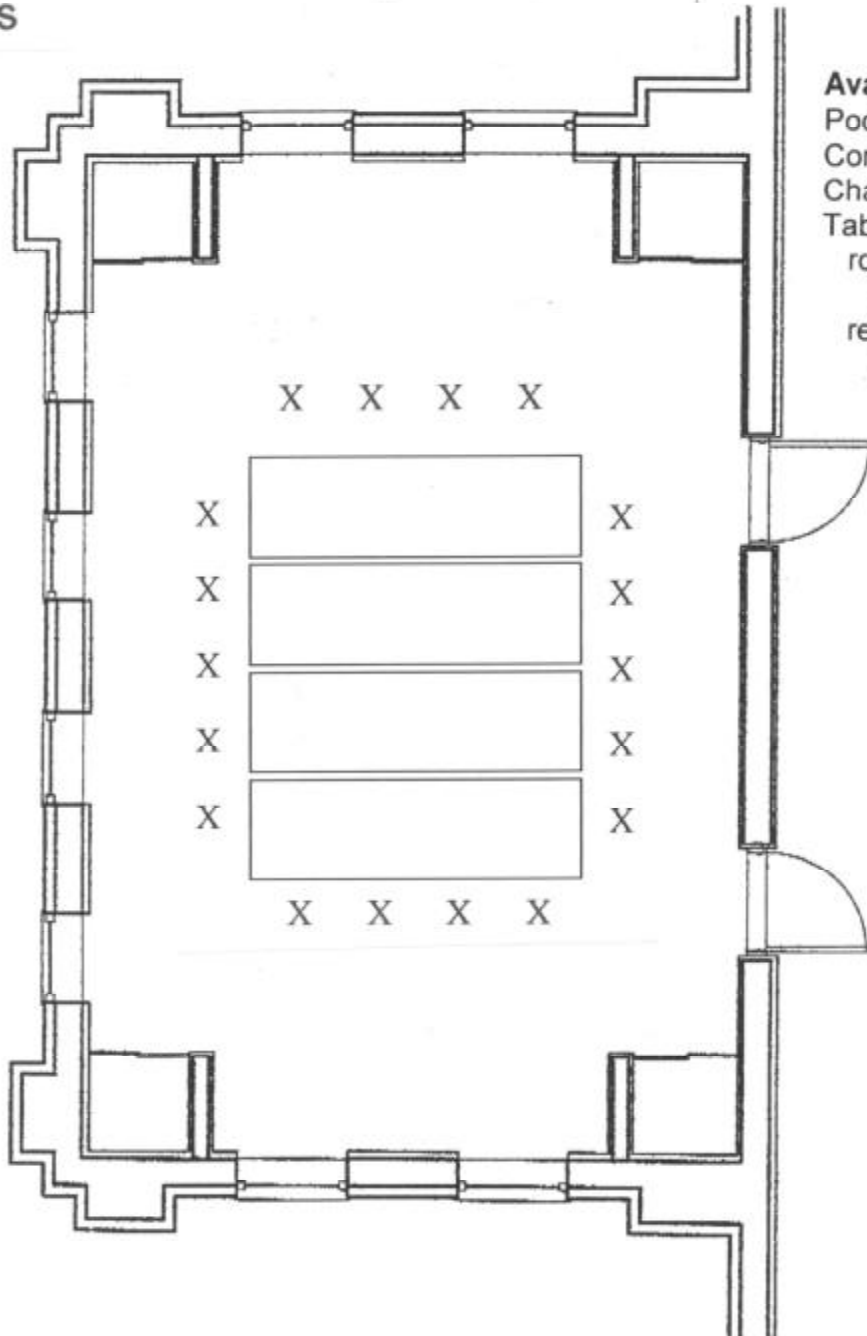

PRESBYTERIAN CHURCH OF WESTERN SPRINGS

Meeting Set-up  
18 chairs

CLASSROOM 302 "Upper Room"

Available for use:  
Podium  
Communion Table  
Chairs  
Tables:  
round - 8  
(Seat 6-8 comfortably)  
rectangular - 8 - 10  
(Seat 8 Comfortably)